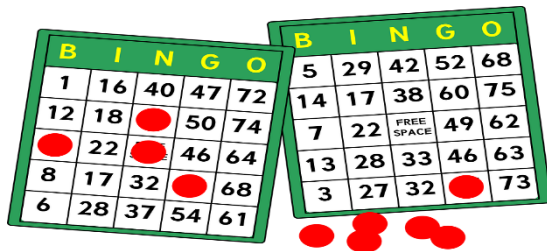

* Champ of Champ Triples

Entry closes: 30 April

Click here [to enter Triples](#)

* Champ of Champ Pairs

Entry closes: 23 April

Click here [to enter Pairs](#)

* Champ of Champ Fours

Entry closes: 7 May

Click here [to enter Fours](#)

WHATS COMING UP

Kitchen open every Thursday

Warriors live Friday 9th April 8.00pm

Housie Wednesday 21st April

BOWLS NEWS

Check out the notice board for all upcoming tournaments

Handicap singles this weekend get your entries in now

Queens Birthday 4's tournament – *entries now open*

Junior only tournament – *entries now open*

Twilight Bowls Every Tuesday – *entries now open*

2-4-2 Every Thursday 1.00pm *starting soon*